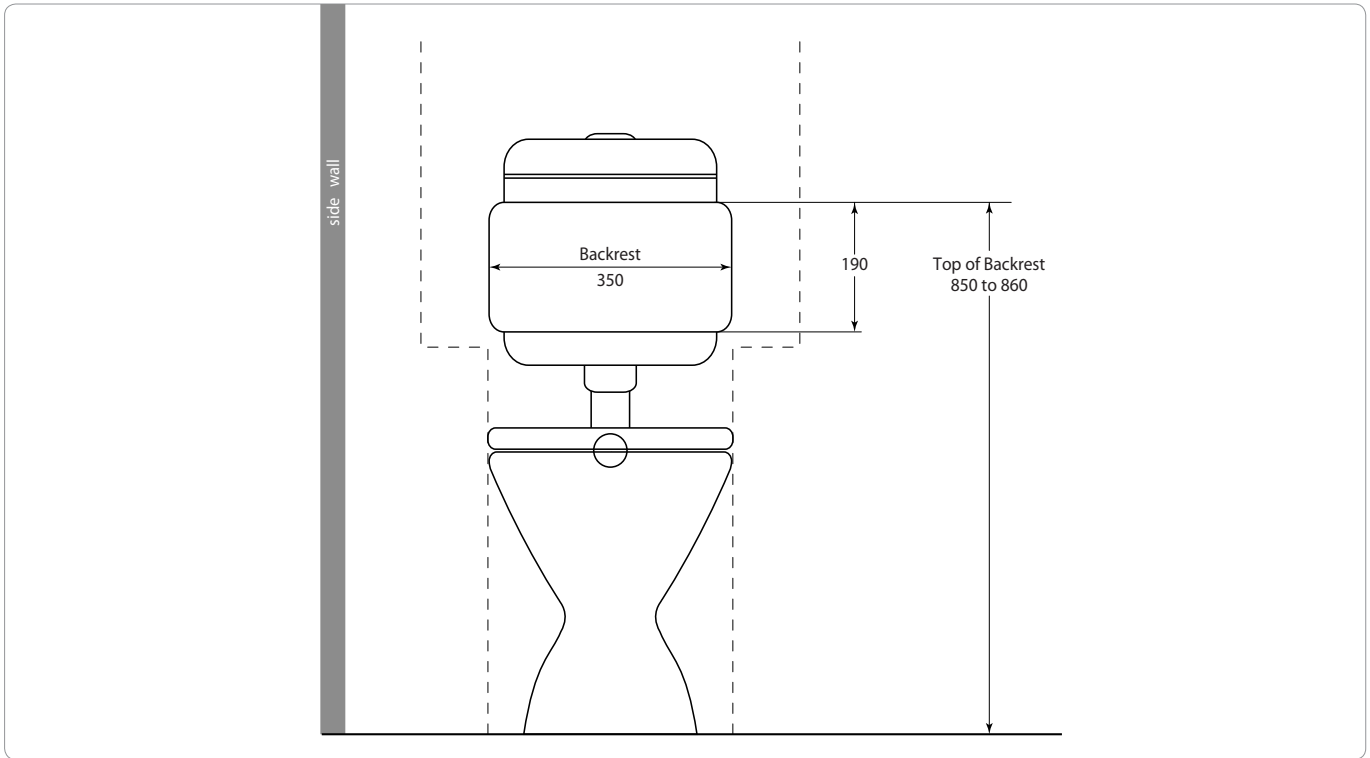

## Technical Data

Wall Mounted Backrest 303 Grade Stainless Steel  
Suits AS1428.1-2009 Compliant  
B81119

- Suitable for conventional or wall faced pans
- Suitable for concealed cisterns
- Adjustable arms for maximum width cisterns
- Stainless steel fixing screws supplied

# Technical Data

Wall Mounted Backrest 303 Grade Stainless Steel  
Suits AS1428.1-2009 Compliant  
B81119

**WATER CLOSET INSTALLATION - FRONT VIEW**  
Dimensions in millimetres

**WATER CLOSET INSTALLATION - SIDE VIEW**  
Dimensions in millimetres