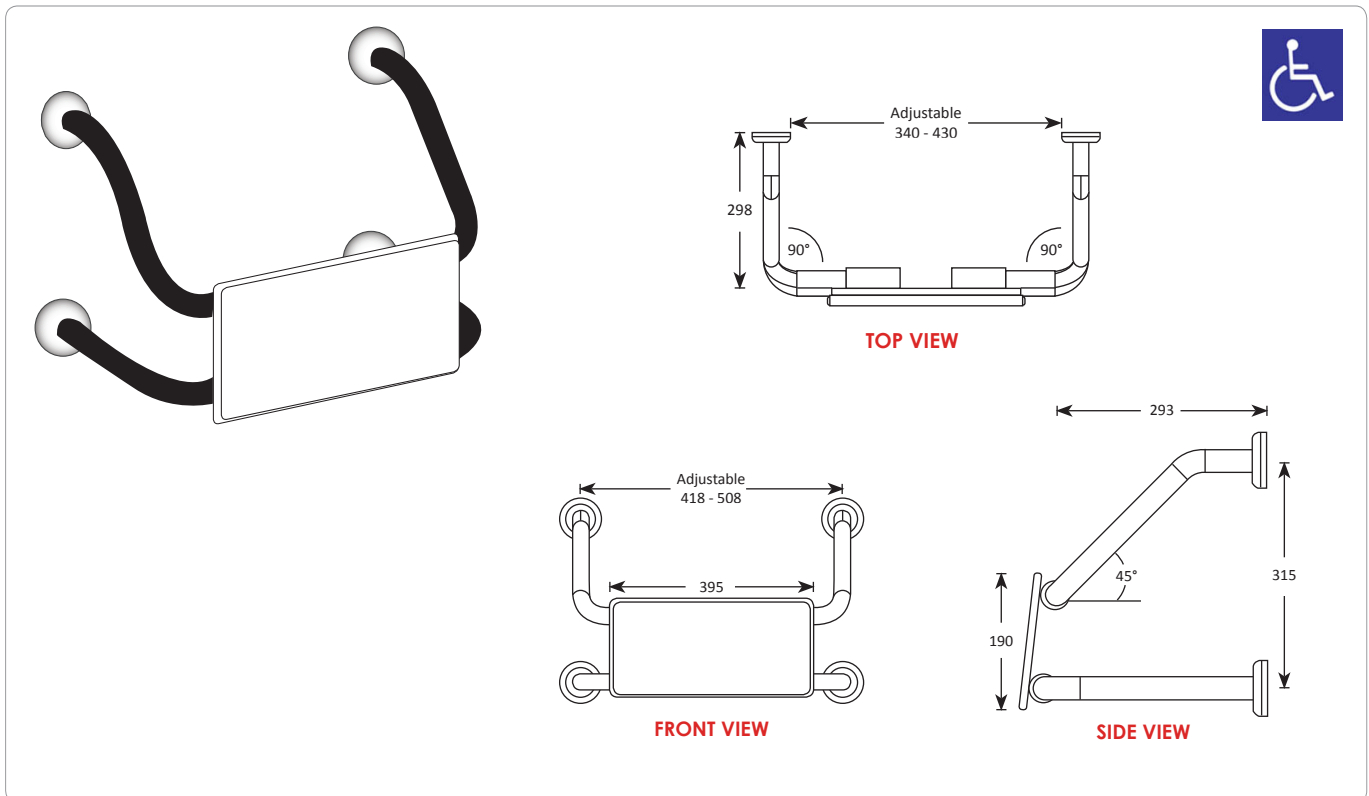

## Technical Data

Wall Mounted Backrest 303 Grade Stainless Steel  
Suits AS1428.1-2009 Compliant  
B81119

- Suitable for conventional or wall faced pans
- Suitable for concealed cisterns
- Adjustable arms for maximum width cisterns
- Stainless steel fixing screws supplied

# Technical Data

Wall Mounted Backrest 303 Grade Stainless Steel  
Suits AS1428.1-2009 Compliant  
B81119

**WATER CLOSET INSTALLATION - FRONT VIEW**  
Dimensions in millimetres

**WATER CLOSET INSTALLATION - SIDE VIEW**  
Dimensions in millimetres