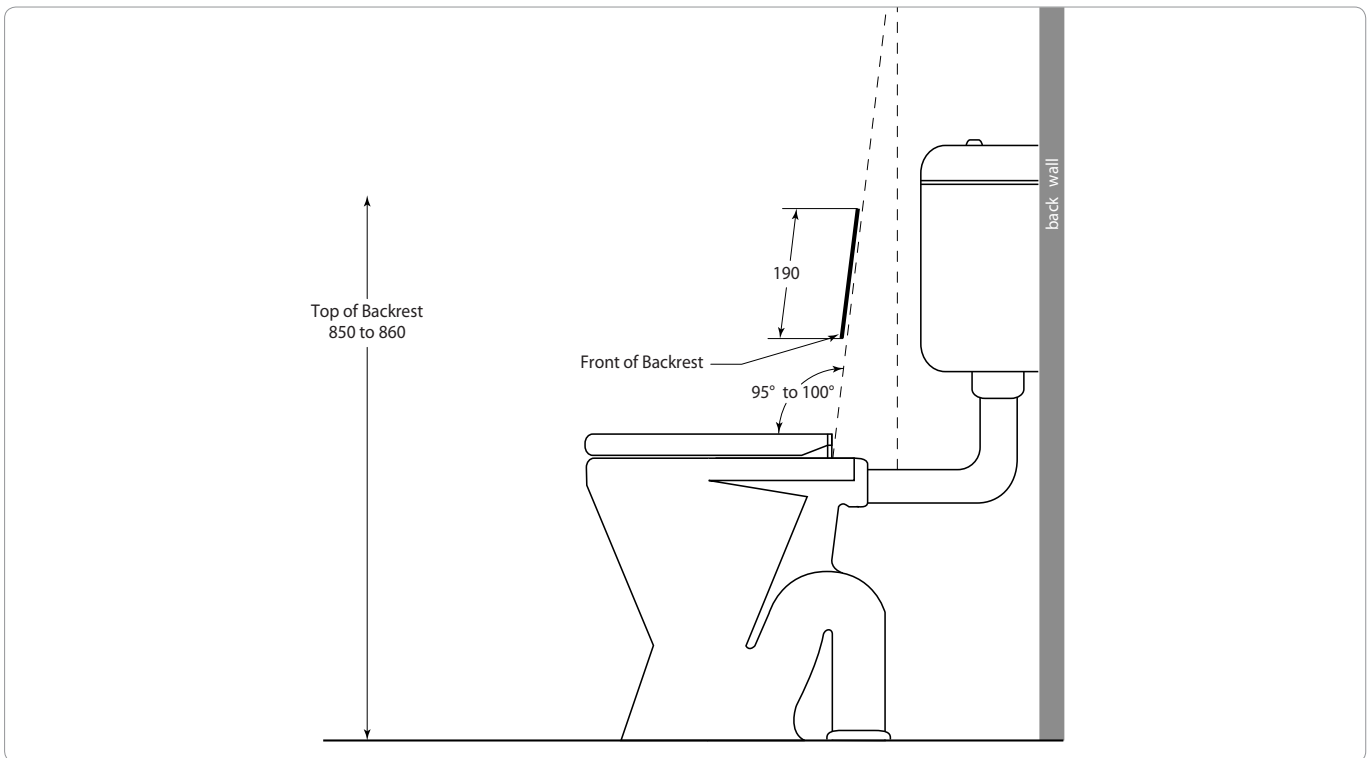

## Technical Data

Wall Mounted Backrest 303 Grade Stainless Steel  
Suits AS1428.1-2009 Compliant  
B81119

- Suitable for conventional or wall faced pans
- Suitable for concealed cisterns
- Adjustable arms for maximum width cisterns
- Stainless steel fixing screws supplied

# Technical Data

Wall Mounted Backrest 303 Grade Stainless Steel  
Suits AS1428.1-2009 Compliant  
B81119

**WATER CLOSET INSTALLATION - FRONT VIEW**  
Dimensions in millimetres

**WATER CLOSET INSTALLATION - SIDE VIEW**  
Dimensions in millimetres